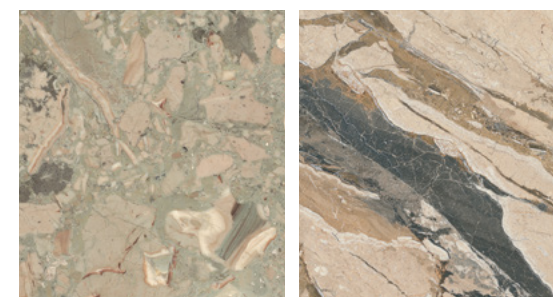

# STONE Shades

PREMIUM WHITE  
MARBLE LAB

CALACATTA BELLISSIMO  
MARBLE LAB

SNOW PULSAR  
PULSAR

WHITE AURA  
LEXICON

WHITE FJORD  
FJORD

SOLIDA WHITE  
SOLIDA

ARABESCATO GRIGIO  
LEXICON

BRECCIA BLU  
LEXICON

GREY FJORD  
FJORD

GRAPHITE PULSAR  
PULSAR

JATOBA BROWN  
MARBLE LAB

ARABESCATO OROBICO  
MARBLE LAB

QUARZITE VALS  
MARBLE LAB

BEIGE FJORD  
FJORD

SOLIDA NUT  
SOLIDA

SILT PULSAR  
PULSAR

ROCHE BLEUE  
LEXICON

BLACK FJORD  
FJORD

ALPI CHIARO VENATO  
MARBLE LAB

DARK MARQUINA  
MARBLE LAB

CEPPO ARAGONA  
LEXICON

BRECCIA PHOENIX  
LEXICON

SOLIDA GREY  
SOLIDA

BROWN FJORD  
FJORD

SOLIDA BLACK  
SOLIDA