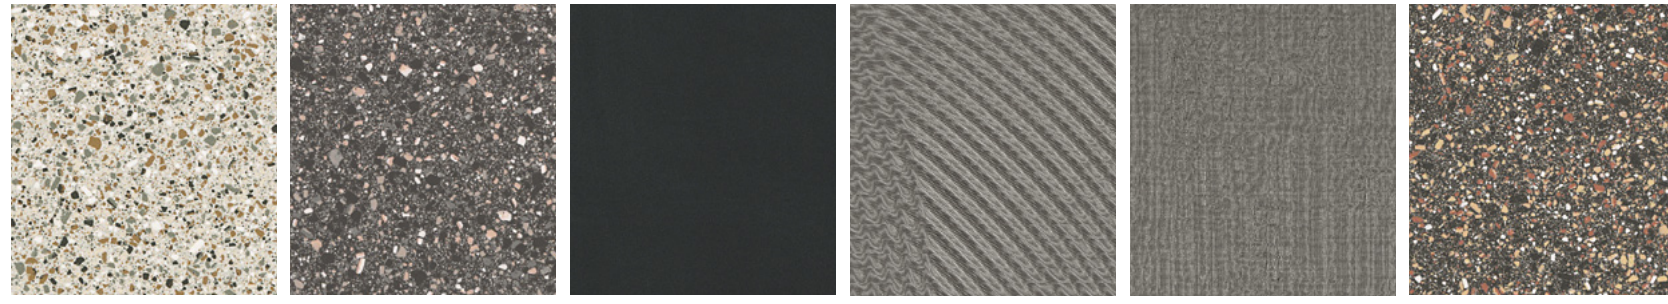

SEMINATO ARGENTO IL VENEZIANO | SEMINATO NERO IL VENEZIANO | 300.UNIPepper DATAUNI | SHARK PAINT TRIBUTE100 | SHARK NET TRIBUTE100 | SEMINATO BRUNO IL VENEZIANO